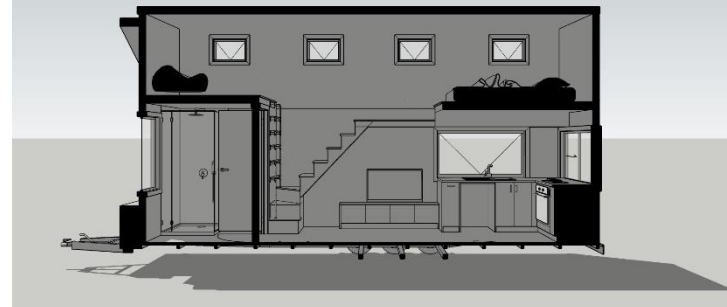

Preston Design

Sleeps up to 4 persons

7.2m Length

2.4 Width

4.3m Height

SPECIFICATION:

1 King Size Loft with stairs

1 Queen Size Loft with Ladder

Single Glazing

Colorbond Cladding with Permatimber

Original Cladding

Hybrid Vinyl Flooring

Ceramic Silver Range Shower Tiles and
Splashbacks

Inalto 4 Burner Gas Cooktop ICGW60S

60cm Inalto F/F Oven IO64

Dishwasher Provision

Clark Round Semi Recessed Vanity Basin

Clark Round Pin Tapware

Clark Round Towel Rail and T/R Holder

Single Bowl sink with Drainer

WM space

217L Fridge Space

Pull Out Pantry

Square Edge Melamine Joinery with soft close
hinges and std handles incl overheads to
laundry, desk and inbuilt window seat.

Timberlook Benchtop

PVC showerbase with Framed Screen

Rinnai B16 LPG HWS

Gas, Power and Water Connection ready
with Loads of Storage

From $112,990

Contact Us for more information