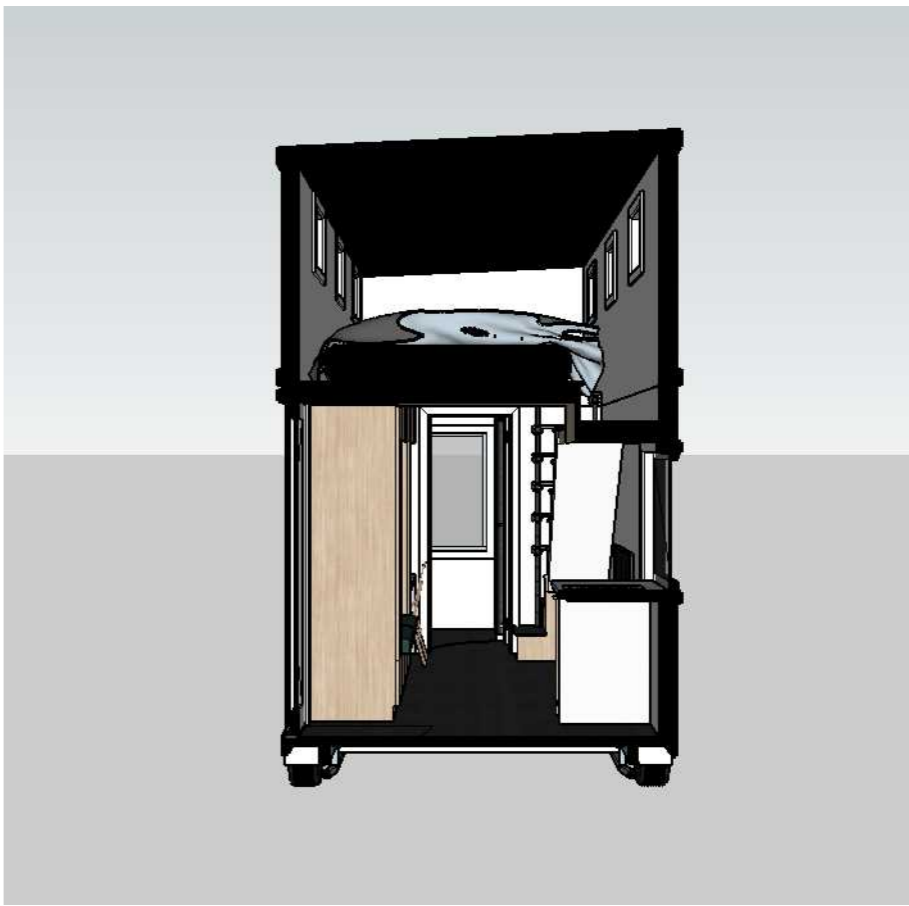

Preston 7.2x2.4

TINYLIFE HOMES

January 25, 2022

ELEVATIONS

TINYLIFE HOMES

Preston 7.2x2.4

REVISIONS		REMARKS
1	MM/DD/YY	
1	---	...
2	---	...
3	---	...
4	---	...
5	---	...

REVISIONS	
MM/DD/YY	REMARKS
1	...
2	...
3	...
4	...
5	...

**TINYLIFE HOMES**

Preston 7.2x2.4

SECTIONS

LOFT PLAN

Preston 7.2x2.4

REVISIONS

	MM/DD/YY	REMARKS
1	...	...
2	...	...
3	...	...
4	...	...
5	...	...

REVISIONS