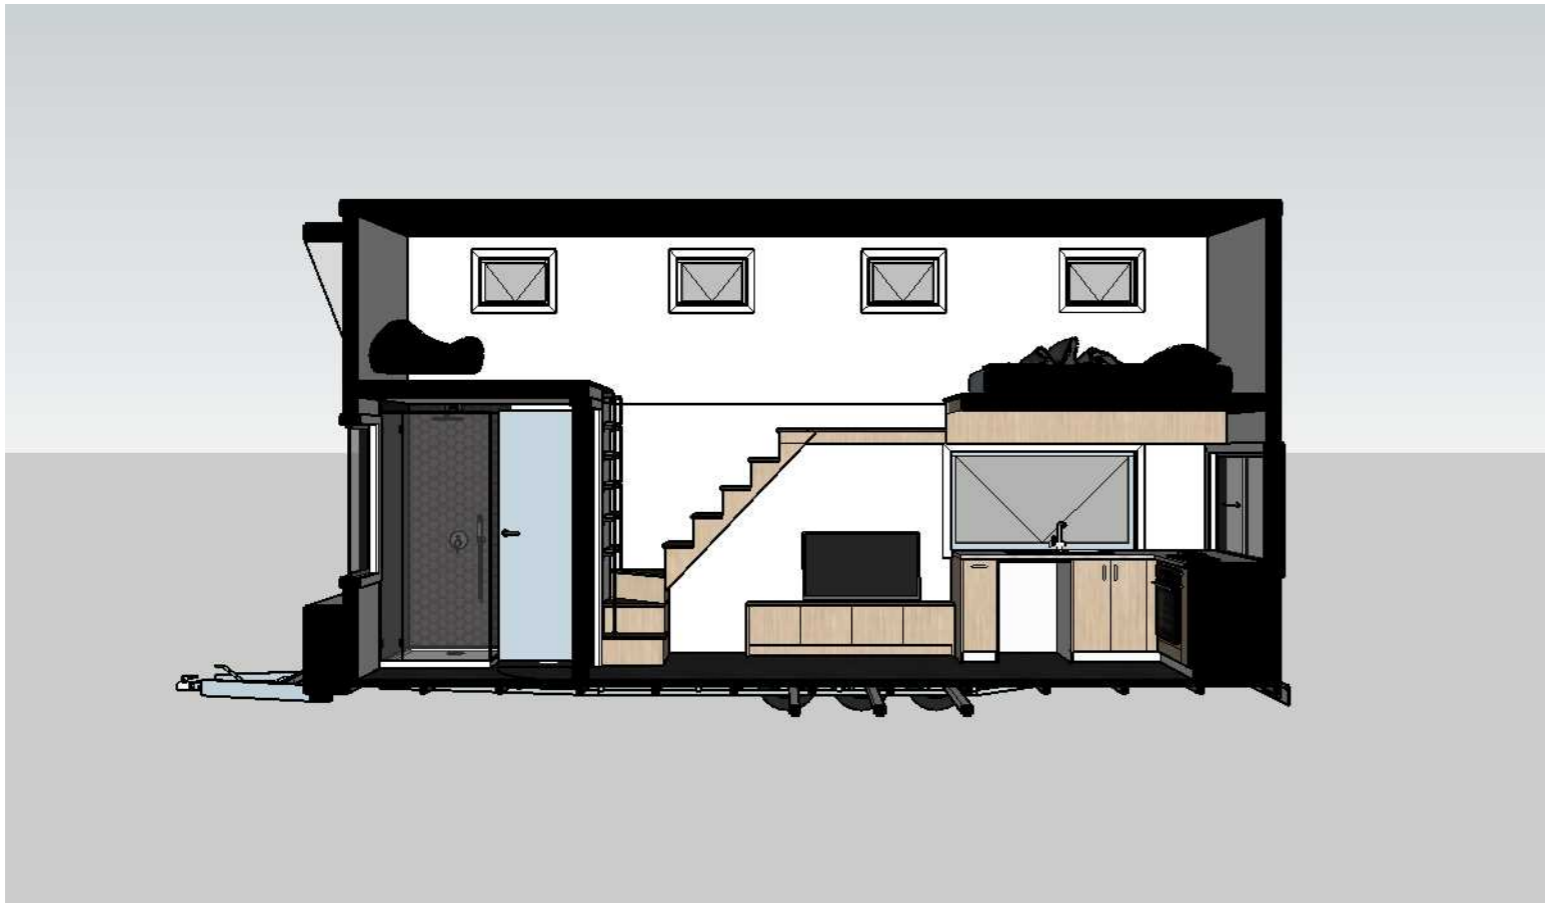

Preston 7.2x2.4

TINYLIFE HOMES

January 25, 2022

ELEVATIONS

TINYLIFE HOMES

Preston 7.2x2.4

REVISIONS		REMARKS
1	MM/DD/YY	
1	---	...
2	---	...
3	---	...
4	---	...
5	---	...

REVISIONS	
MM/DD/YY	REMARKS
1	...
2	...
3	...
4	...
5	...

**TINYLIFE HOMES**

Preston 7.2x2.4

SECTIONS

LOFT PLAN

Preston 7.2x2.4

REVISIONS

	MM/DD/YY	REMARKS
1	...	...
2	...	...
3	...	...
4	...	...
5	...	...

REVISIONS