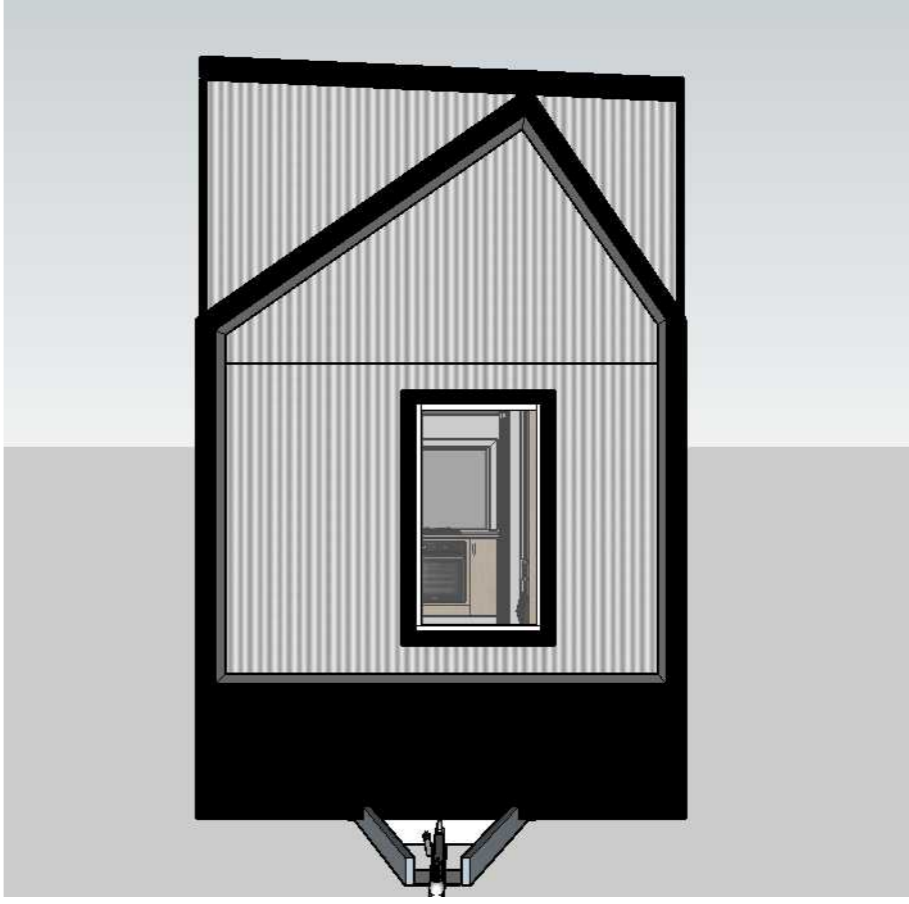

Preston 7.2x2.4

TINYLIFE HOMES

January 25, 2022

ELEVATIONS

TINYLIFE HOMES

Preston 7.2x2.4

REVISIONS		REMARKS
1	MM/DD/YY	
1	---	...
2	---	...
3	---	...
4	---	...
5	---	...

REVISIONS	
MM/DD/YY	REMARKS
1	...
2	...
3	...
4	...
5	...

**TINYLIFE HOMES**

Preston 7.2x2.4

SECTIONS

LOFT PLAN

Preston 7.2x2.4

REVISIONS

	MM/DD/YY	REMARKS
1	...	...
2	...	...
3	...	...
4	...	...
5	...	...

REVISIONS